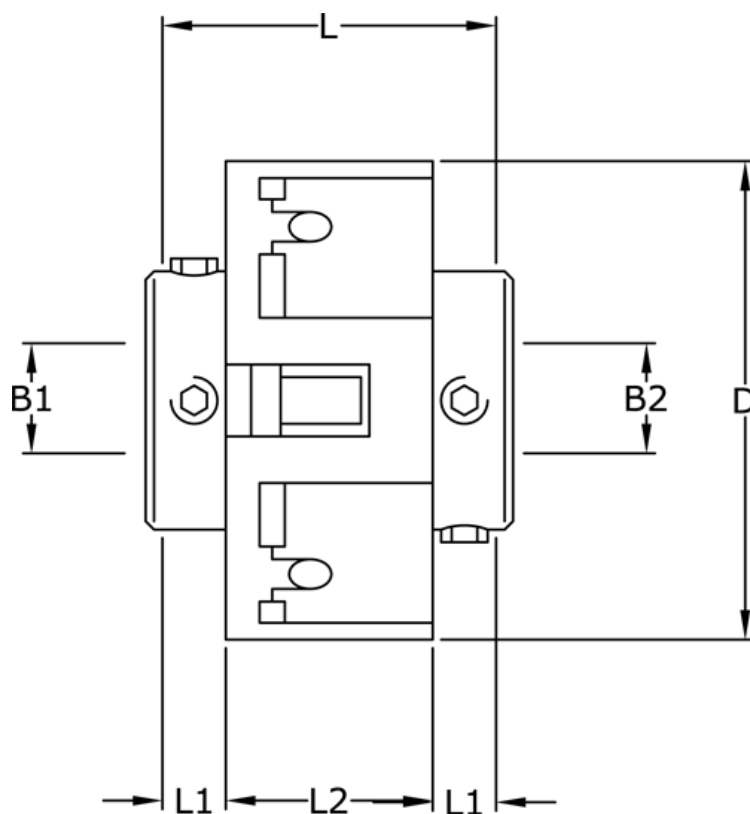

Article number: 3322201413535

Description: Uni-Lat Coupling size 201.41.35.35  
set screw hub, bore 12/12 mm

## Measures

B1	= 12
B2	= 12
D	= 41
L	= 28.4
L1	= 8.6
L2	= 11.2
Screw	= M4